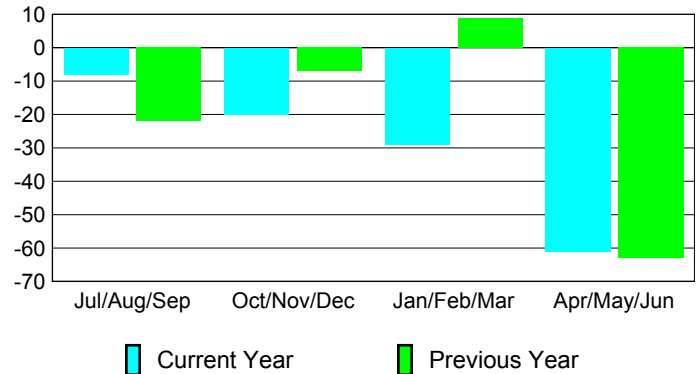

Membership Results 2008-2009

Membership 2007-2008

Month	Net Memb Goal	Actual New Memb	Actual Dropped Memb	Gain/Loss of Memb	Gain/Loss of Memb
Jul/Aug/Sep	15	7	-15	-8	-22
Oct/Nov/Dec	10	8	-28	-20	-7
Jan/Feb/Mar	20	13	-42	-29	9
Apr/May/June	0	36	-97	-61	-63
Totals	45	64	-182	-118	-83

Membership Results 2008-2009

Goal, New, Dropped, Gain/Loss

Comparison of Membership Gain/Loss

Current Year Compared to the Previous Year

Gender Comparison 2008-2009

Jul/Aug/Sep

Oct/Nov/Dec

Jan/Feb/Mar

Apr/May/June

Male

Female