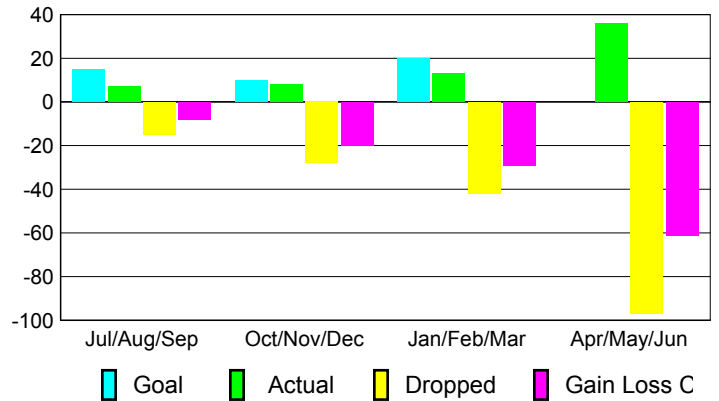

Membership Results 2008-2009

Goal, New, Dropped, Gain/Loss

Comparison of Membership Gain/Loss

Current Year Compared to the Previous Year