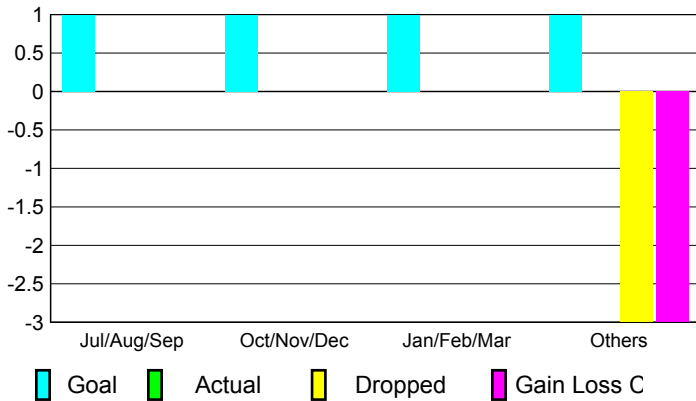

2008-2009 GMT Quarterly Report for District (or Undistricted) **District 118 T**

GMT: **HOWARD PATRICK LEE**

Location: **TURKEY**

GMT CA: **4**

CLUBS

Club Results 2008-2009

Clubs 2007-2008

Month	New Club Goal	Actual New Clubs	Actual Dropped Clubs	Gain/Loss of Clubs	Gain/Loss of Clubs
Jul/Aug/Sep	1	0	0	0	0
Oct/Nov/Dec	1	0	0	0	0
Jan/Feb/Mar	1	0	0	0	1
Apr/May/June	1	0	-3	-3	0
Totals	4	0	-3	-3	1

Club Results 2008-2009

Goal, New, Dropped, Gain/Loss

Comparison of Club Gain/Loss

Current Year Compared to the Previous Year

YTD Status Quo Clubs 2008-2009

Status Quo Clubs Compared to Status Quo Members

MEMBERSHIP

Membership Results 2008-2009

Membership 2007-2008

Month	Net Memb Goal	Actual New Memb	Actual Dropped Memb	Gain/Loss of Memb	Gain/Loss of Memb
Jul/Aug/Sep	15	7	-15	-8	-22
Oct/Nov/Dec	10	8	-28	-20	-7
Jan/Feb/Mar	20	13	-42	-29	9
Apr/May/June	0	36	-97	-61	-63
Totals	45	64	-182	-118	-83