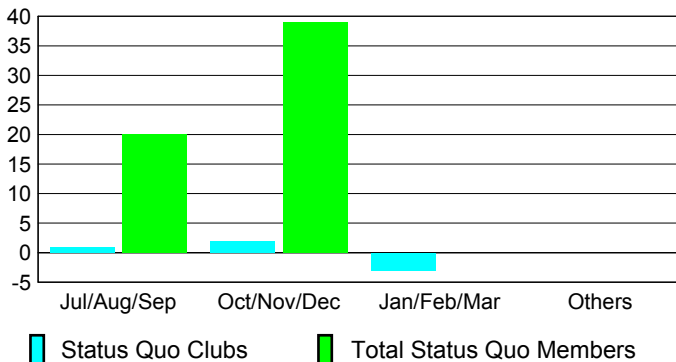

Club Results 2008-2009

Goal, New, Dropped, Gain/Loss

Comparison of Club Gain/Loss

Current Year Compared to the Previous Year

YTD Status Quo Clubs 2008-2009

Status Quo Clubs Compared to Status Quo Members

MEMBERSHIP

Membership Results 2008-2009

Membership 2007-2008

Month	Net Memb Goal	Actual New Memb	Actual Dropped Memb	Gain/Loss of Memb	Gain/Loss of Memb
Jul/Aug/Sep	15	7	-15	-8	-22
Oct/Nov/Dec	10	8	-28	-20	-7
Jan/Feb/Mar	20	13	-42	-29	9
Apr/May/June	0	36	-97	-61	-63
Totals	45	64	-182	-118	-83